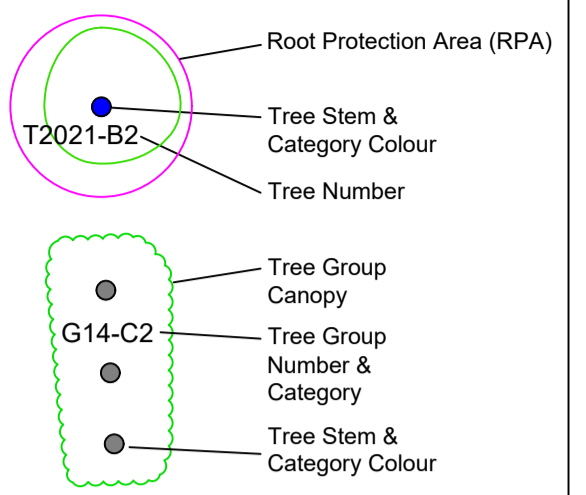

LEGEND

- Category A Trees (high value)
- Category B Trees (moderate value)
- Category C Trees (low value)
- Category U Trees (Poor Condition)

NOTES:
 Please see Tree Survey Report for further detail.
 All drawings to be read in conjunction with the consulting architects and engineers drawings.

Drawing Title: Tree Survey/Constraints Plan

Drawing Number: 19029_TS_Overview
 sheet

Client: DRES Properties

Agent:

Date: 27th July 2019

Scale: Not to scale