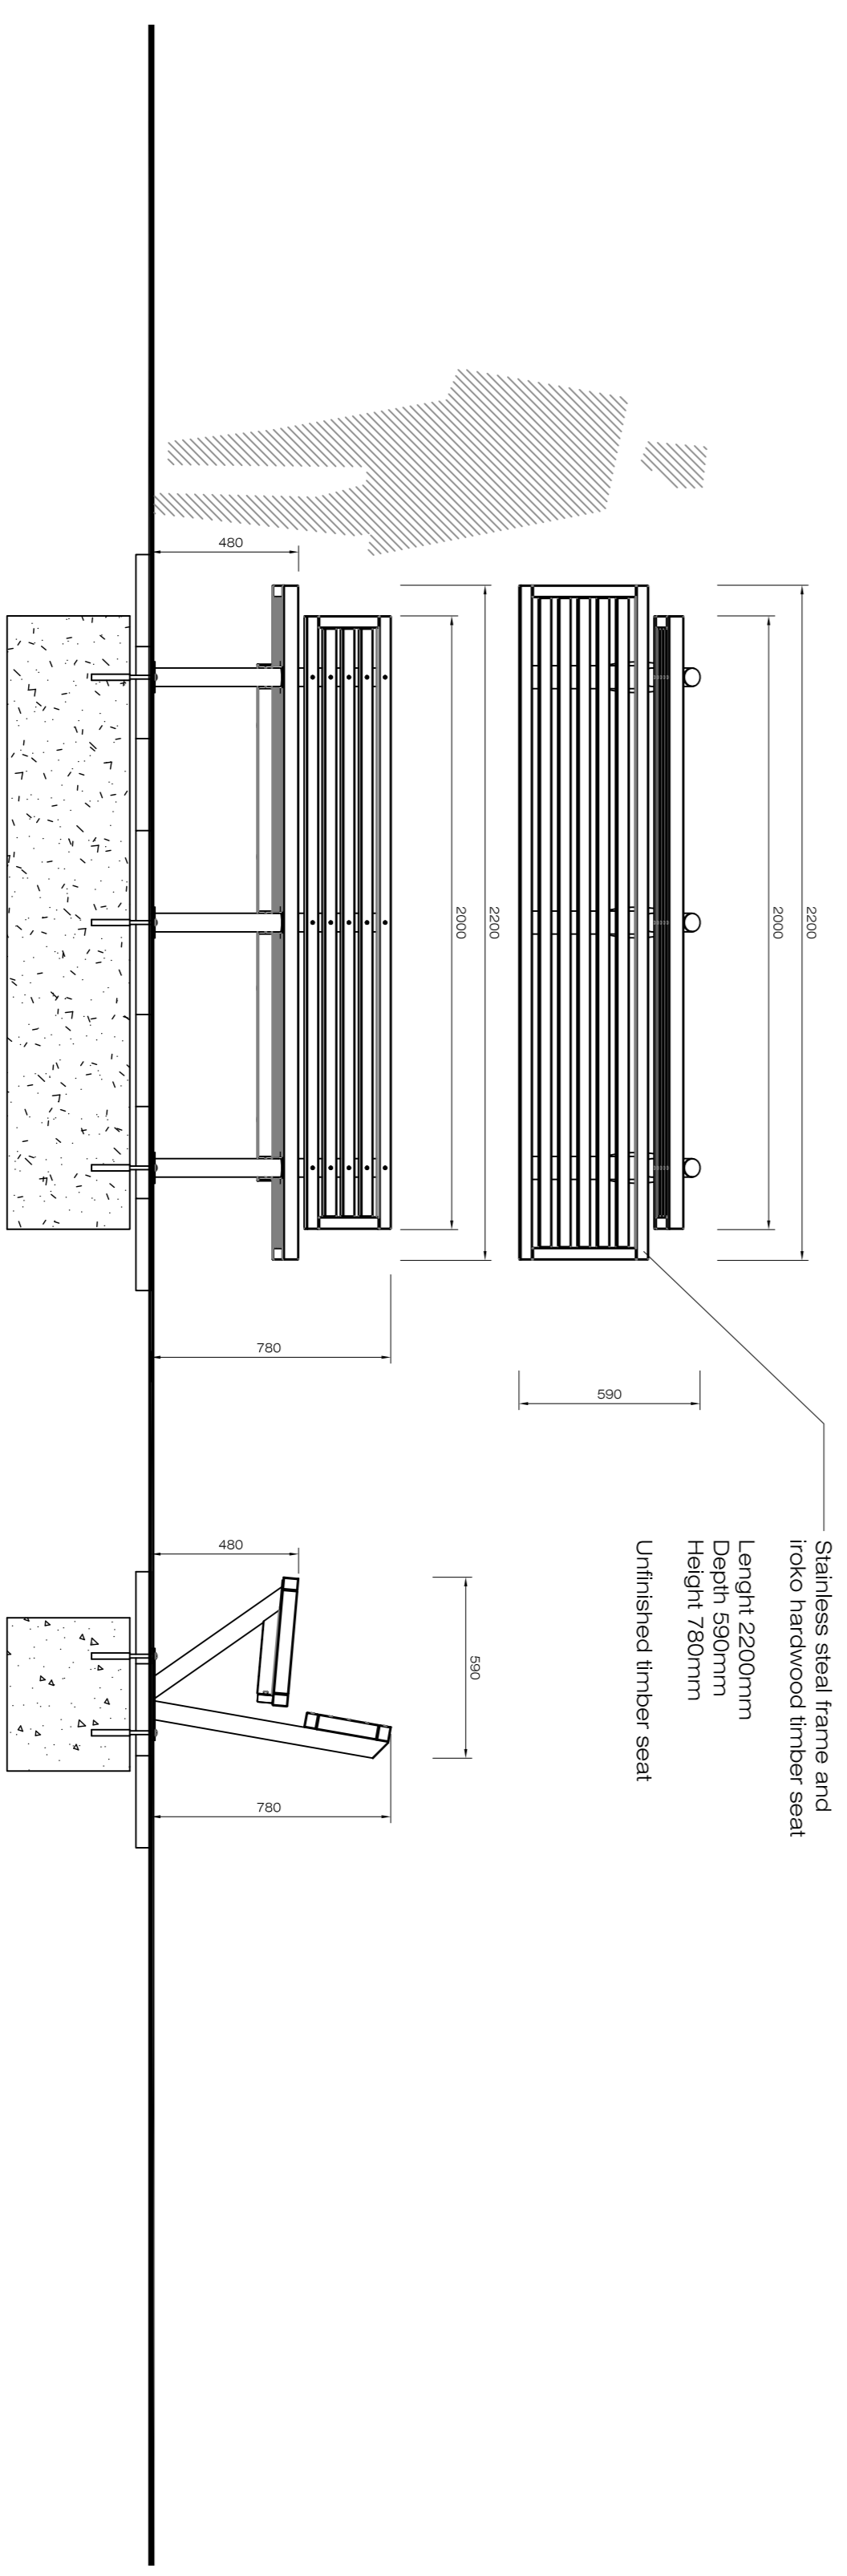

Note
Galvanised and powdercoat steel frame
1500x138x40mm IROKO timber pressure treated natural finish
Ral colour of frame 7016 Anthracite Grey
Timber fixed from the underside for seating timbers.
Timbers fixed from the back for front panel timbers.

Detail D 01 Drawing LD-04-PP
Free standing timber bench to semi private / communal areas.
Scale @ 1:20

Detail D 02 Drawing LD-04-PP
Timber seat to public open space areas.
Scale @ 1:20

REV	DATE	BY	CHKD	DESCRIPTION

Project name: Conken Residential Development		Project number: 19-038	
Drawing name: Hardworks Landscape Seating Details		Drawing number: LD-04-PP	
Drawing scale @ A1: 1:20	Drawn by: dhol	Checked by: ld	
Drawing Application 17.11.2020